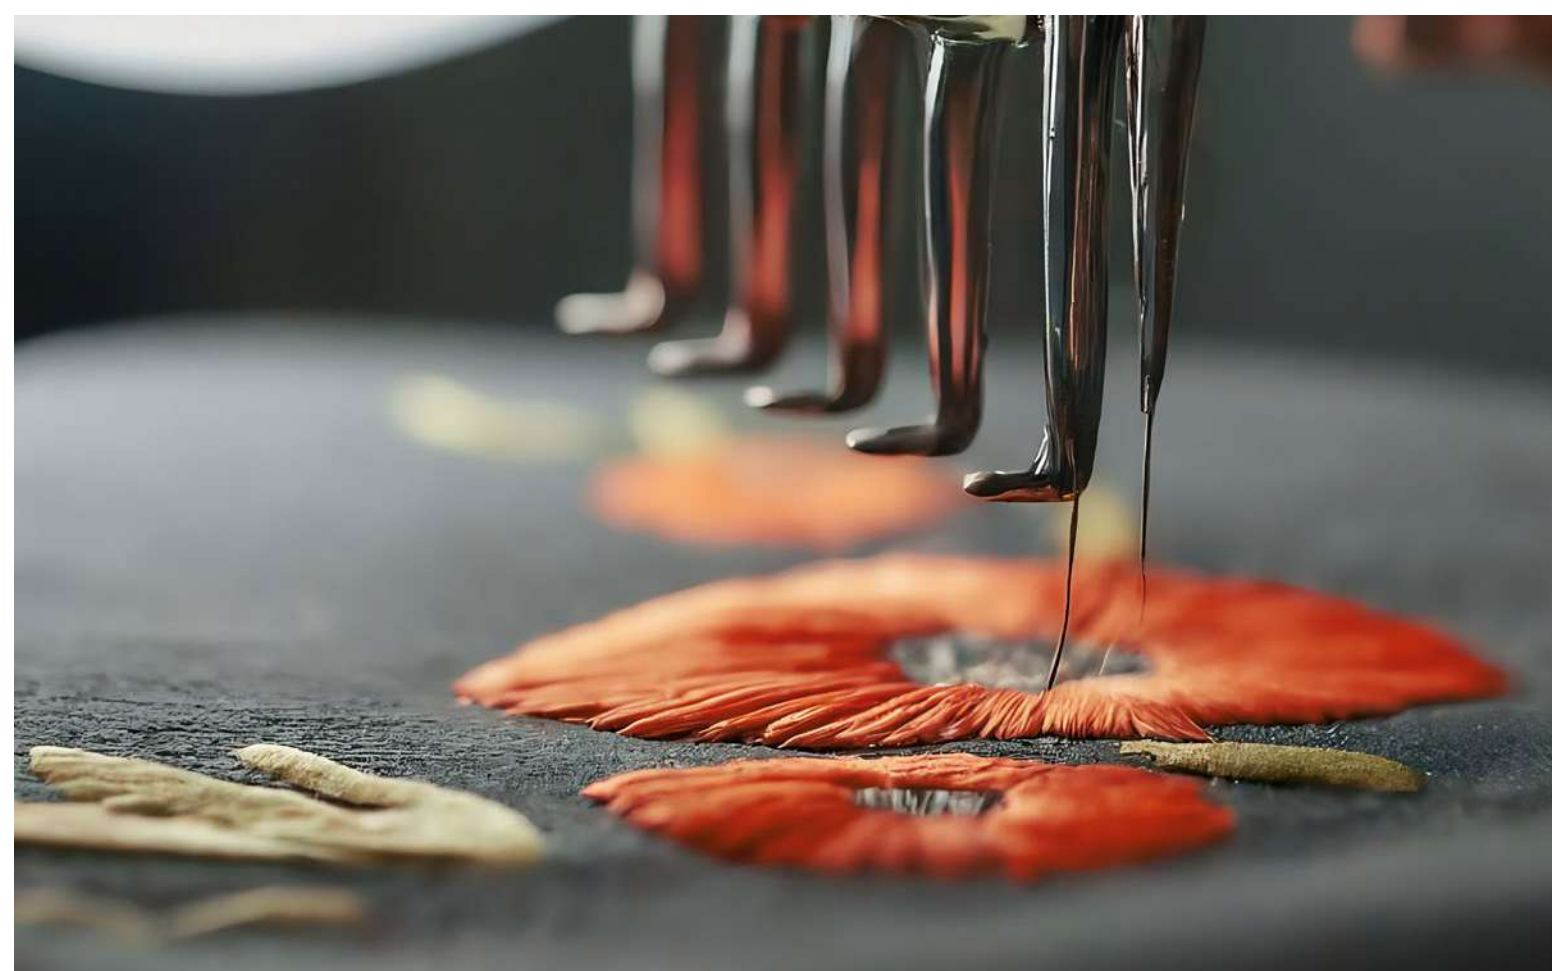

TR EMBRO DESEN / RENK : 7/8
EN EMBRO PATTERN / COLOUR : 7/8
RU EMBRO ДИЗАЙН / ЦВЕТ : 7/8

EBM0049